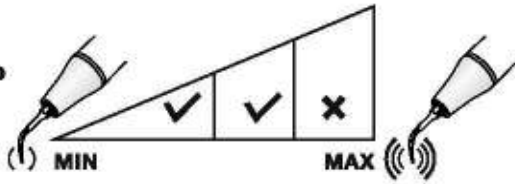

P4(PD4/PS4)

Recommended for cleaning and irrigating of periodontal shallow pockets.

MODE: P
POWER

IRRIGATION