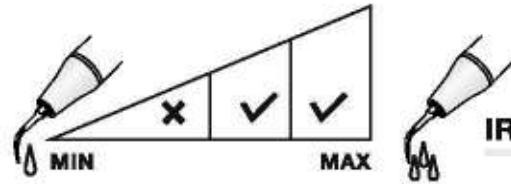

P4(PD4/PS4)

Recommended for cleaning and irrigating of periodontal shallow pockets.

MODE: P
POWER

IRRIGATION