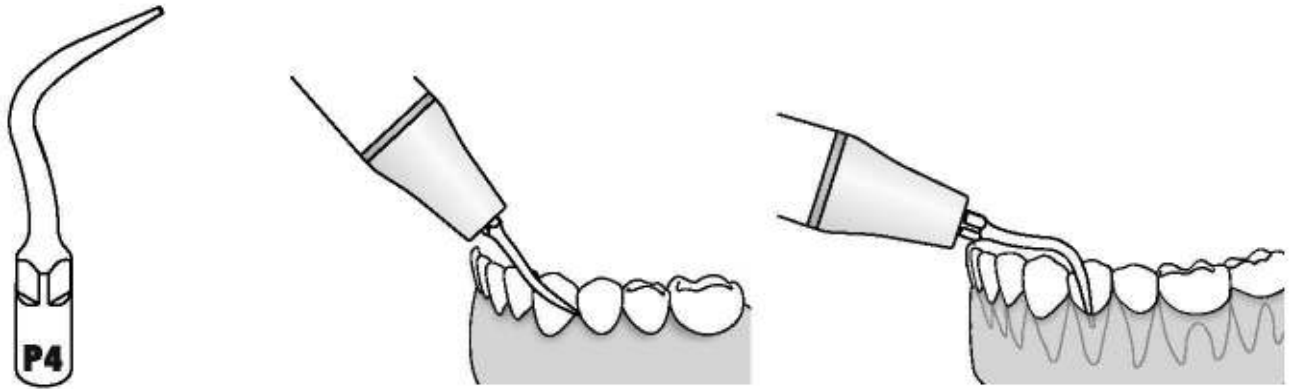

P4(PD4/PS4)

Recommended for cleaning and irrigating of periodontal shallow pockets.

MODE: P
POWER

IRRIGATION