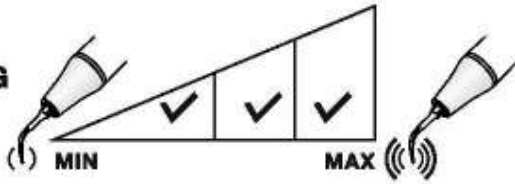

# G8(GD8/GS8)

Removal of posts.

Ultrasonic high efficiency for the removal of the difficult prosthetic parts.

MODE: G  
POWER

IRRIGATION