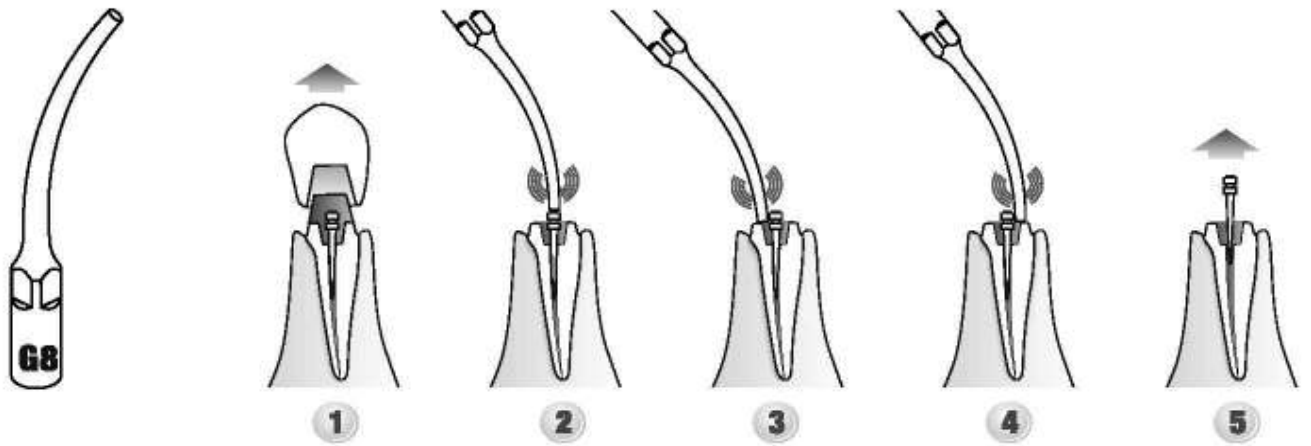

# G8(GD8/GS8)

Removal of posts.

Ultrasonic high efficiency for the removal of the difficult prosthetic parts.

MODE: G  
POWER

IRRIGATION