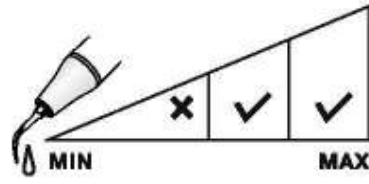

# G8(GD8/GS8)

Removal of posts.

Ultrasonic high efficiency for the removal of the difficult prosthetic parts.

MODE: G  
POWER

IRRIGATION