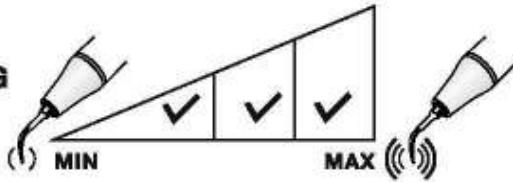

G7(GD7/GS7)

Removal of crowns.

Apply the instrument onto surface and activate. Increase pressure until vibrations can no longer be heard and maintain for few seconds.

MODE: G
POWER

IRRIGATION