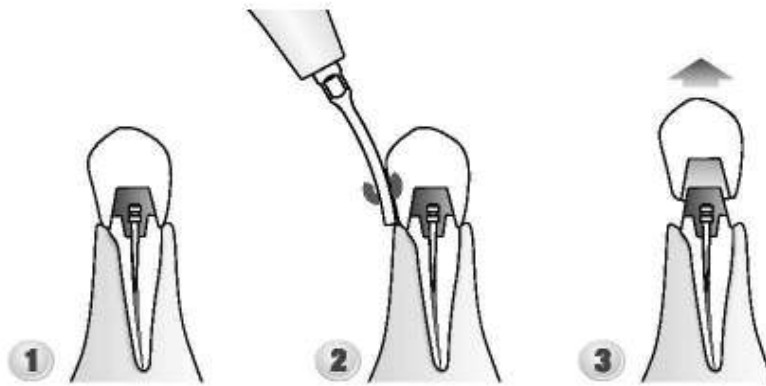

G7(GD7/GS7)

Removal of crowns.

Apply the instrument onto surface and activate. Increase pressure until vibrations can no longer be heard and maintain for few seconds.

MODE: G
POWER

IRRIGATION