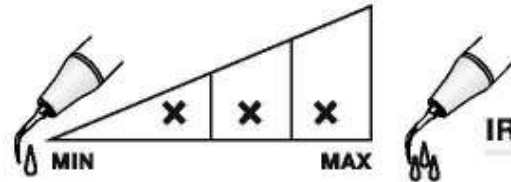

G7(GD7/GS7)

Removal of crowns.

Apply the instrument onto surface and activate. Increase pressure until vibrations can no longer be heard and maintain for few seconds.

MODE: G
POWER

IRRIGATION