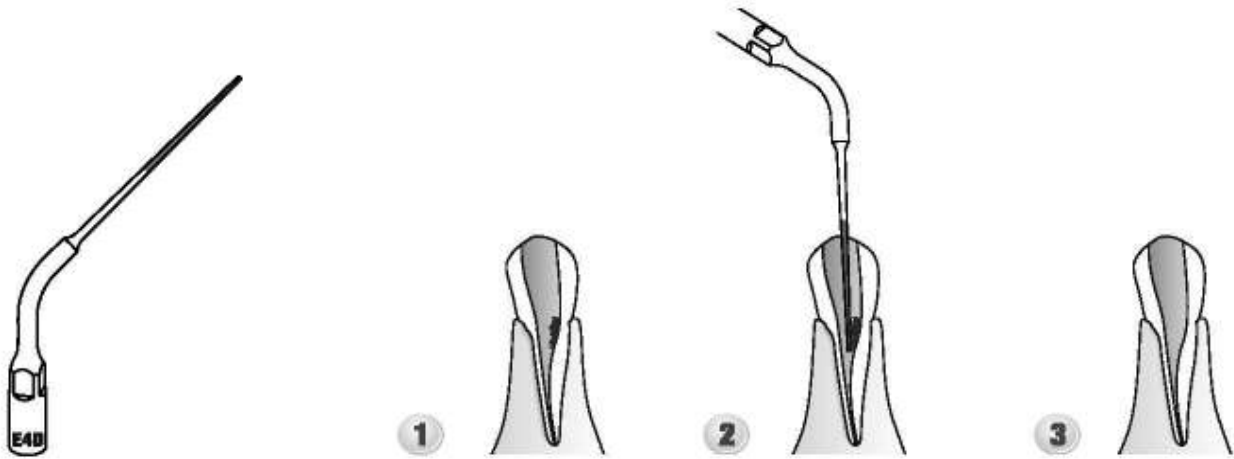

E4D (ED4D/ES4D)

Diamond-coated (40µm) instrument for removing the calcification and bad filling material in the root canal during the root canal retreatment. The length of the diamond-coated on tip is (15mm).

MODE: E
POWER

IRRIGATION