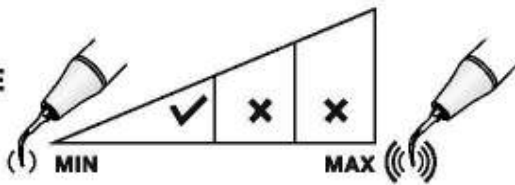

E4D (ED4D/ES4D)

Diamond-coated (40µm) instrument for removing the calcification and bad filling material in the root canal during the root canal retreatment. The length of the diamond-coated on tip is (15mm).

MODE: E
POWER

IRRIGATION