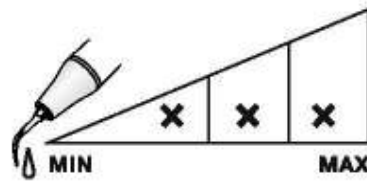

MODE: E
POWER