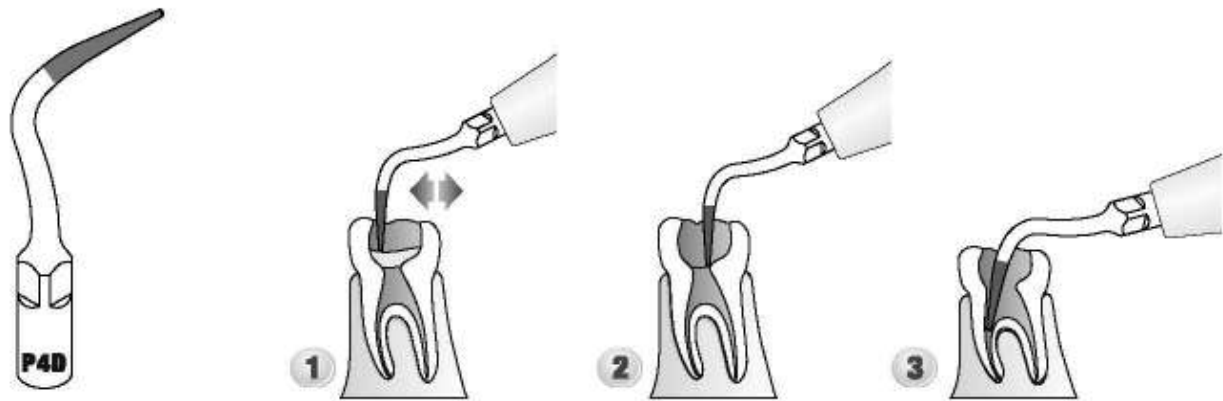

P4D (PD4D/PS4D)

Diamond-coated (40µm) instrument for root canal orientation. It can also be applied to remove the calcifications located at the 1/3 part of root canal. Don't press too much during the treatment to avoid hurting the root canal.

MODE: E
POWER

IRRIGATION