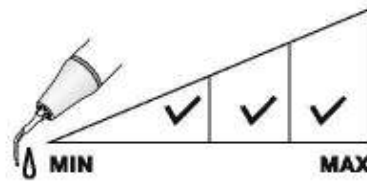

MODE: E
POWER