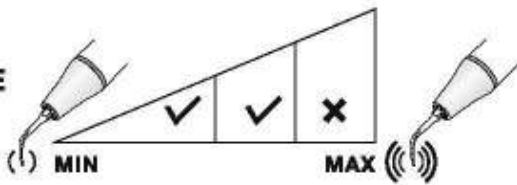

P4D (PD4D/PS4D)

Diamond-coated (40µm) instrument for root canal orientation. It can also be applied to remove the calcifications located at the 1/3 part of root canal. Don't press too much during the treatment to avoid hurting the root canal.

MODE: E
POWER

IRRIGATION