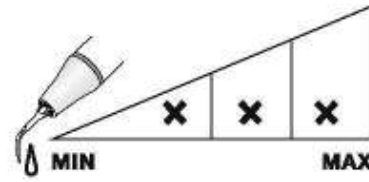

E5D (ED5D/ES5D)

Diamond-coated (40µm) instrument for removing the calcification and bad filling material in the root canal during the root canal retreatment. The length of the diamond-coated on tip is (10mm).

1

2

3

MODE: E
POWER

IRRIGATION