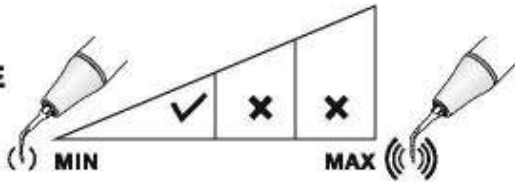

E5D (ED5D/ES5D)

Diamond-coated (40µm) instrument for removing the calcification and bad filling material in the root canal during the root canal retreatment. The length of the diamond-coated on tip is (10mm).

1

2

3

MODE: E
POWER

IRRIGATION