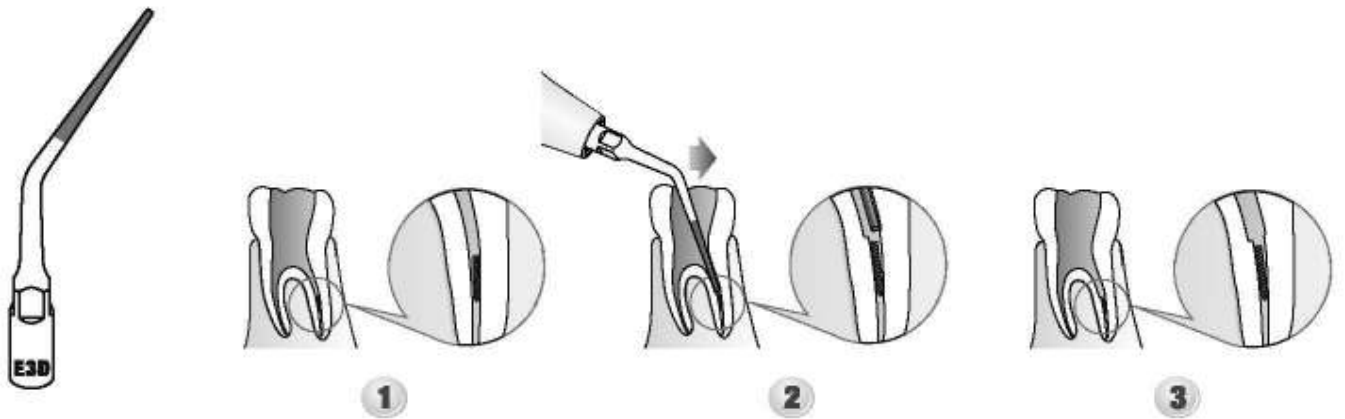

E3D (ED3D/ES3D)

Diamond-coated (40µm) instrument for enlarging the root canal and access to files broken in the root canal.

Don't touch the broken file when enlarging the root canal in case putting it deeper in the canal.

MODE: E
POWER

IRRIGATION