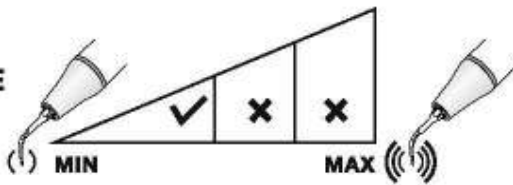

E3D (ED3D/ES3D)

Diamond-coated (40µm) instrument for enlarging the root canal and access to files broken in the root canal.

Don't touch the broken file when enlarging the root canal in case putting it deeper in the canal.

MODE: E
POWER

IRRIGATION